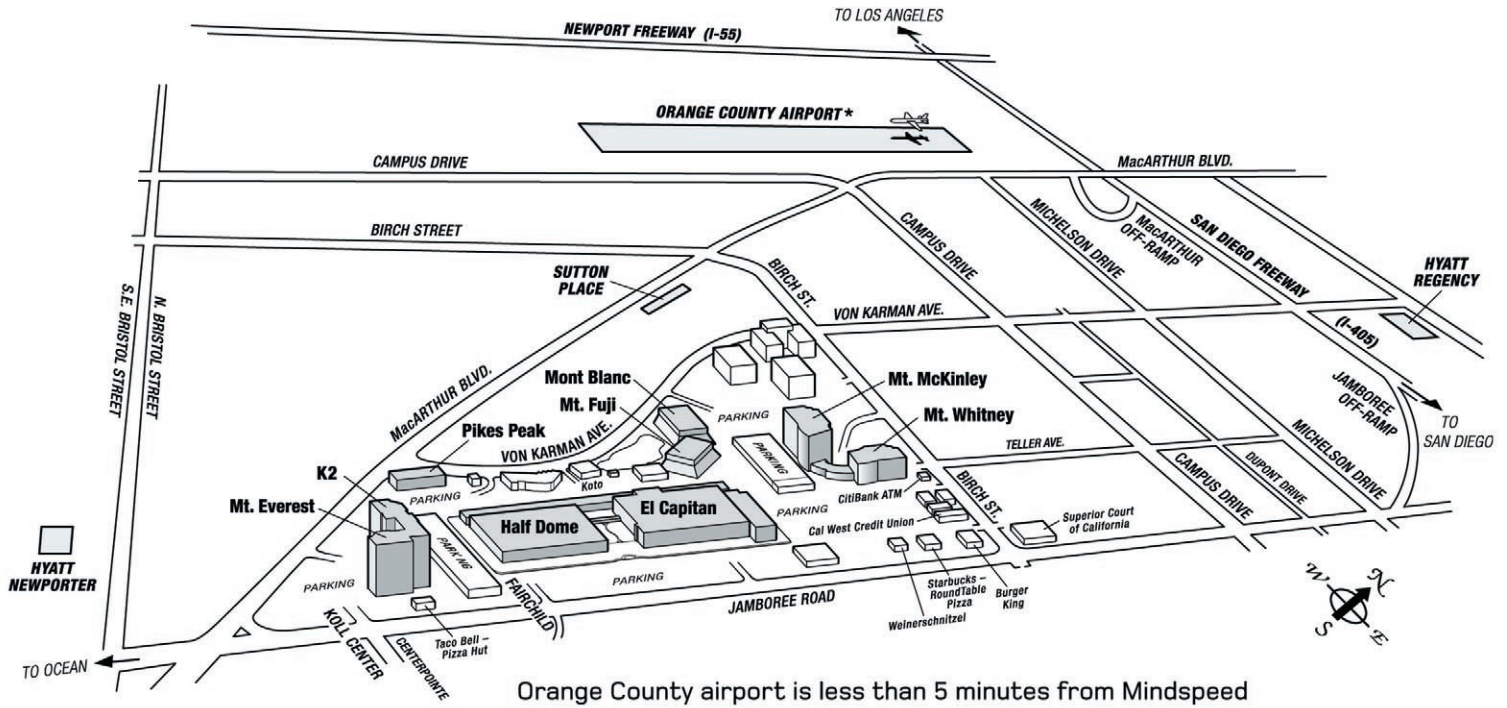

Directions to Mindspeed Technologies™ Headquarters

MINDSPEED™

4000 MacArthur, East Tower
Newport Beach, CA 92660

Directions to Mindspeed (from the San Diego Freeway - I405 south)

- Exit at Jamboree Road (south - toward ocean)
- Pass Michelson, Campus, Birch and Fairchild
- Turn right on Koll Center (just pass the Taco Bell on right hand side)
- Go straight towards front of building and make a left into the visitor parking lot.
- Mindspeed is located in the east tower

Directions to Mindspeed (from Orange County Airport)

- Exit airport to MacArthur Blvd. and go right
- Drive one mile and turn left on Jamboree Rd.
- Turn left on Koll Center (just before Taco Bell on left hand side)
- Go straight towards front of building and make a left into the visitor parking lot.
- Mindspeed is located in the east tower